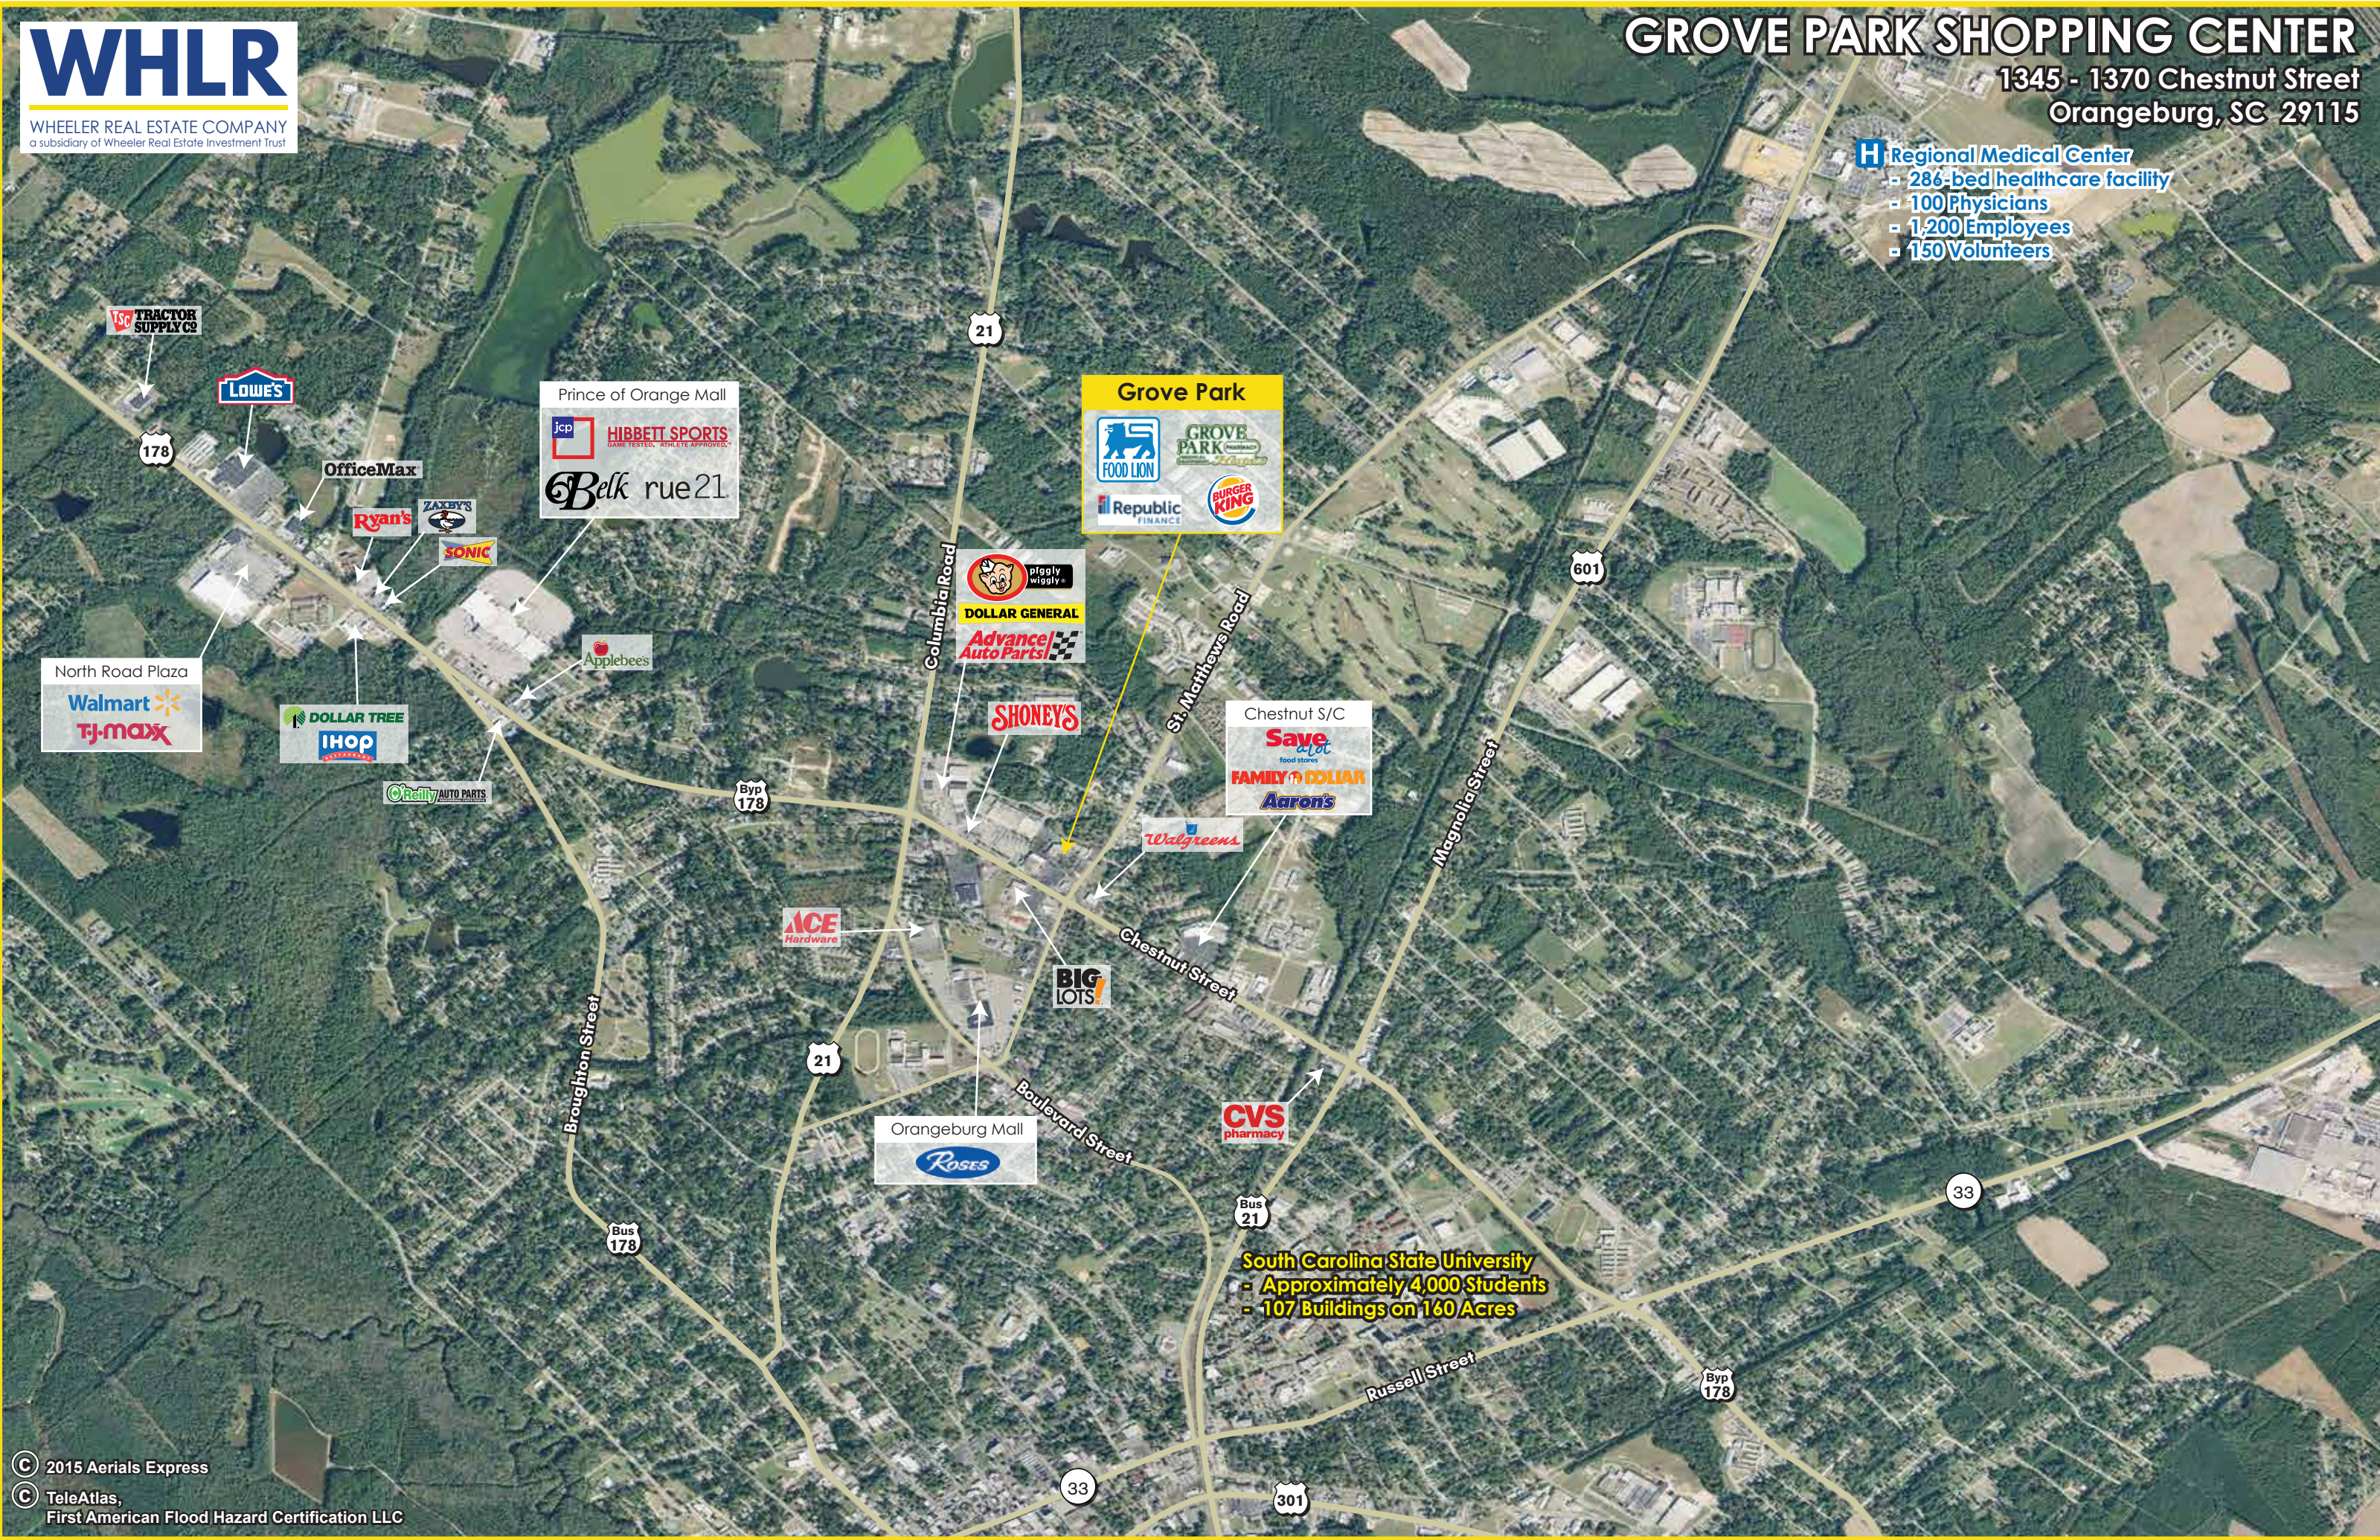

- H Regional Medical Center**
- 286-bed healthcare facility
 - 100 Physicians
 - 1,200 Employees
 - 150 Volunteers

Grove Park

FOOD LION
 GROVE PARK
 REPUBLIC FINANCE
 BURGER KING

Prince of Orange Mall

JCP
 HIBBETT SPORTS
 Belk rue21

North Road Plaza

Walmart
 TJ-maxx

DOLLAR TREE
 IHOP

Orangeburg Mall

ROSES

Chestnut S/C

Save a lot
 FAMILY DOLLAR
 Aaron's

CVS pharmacy