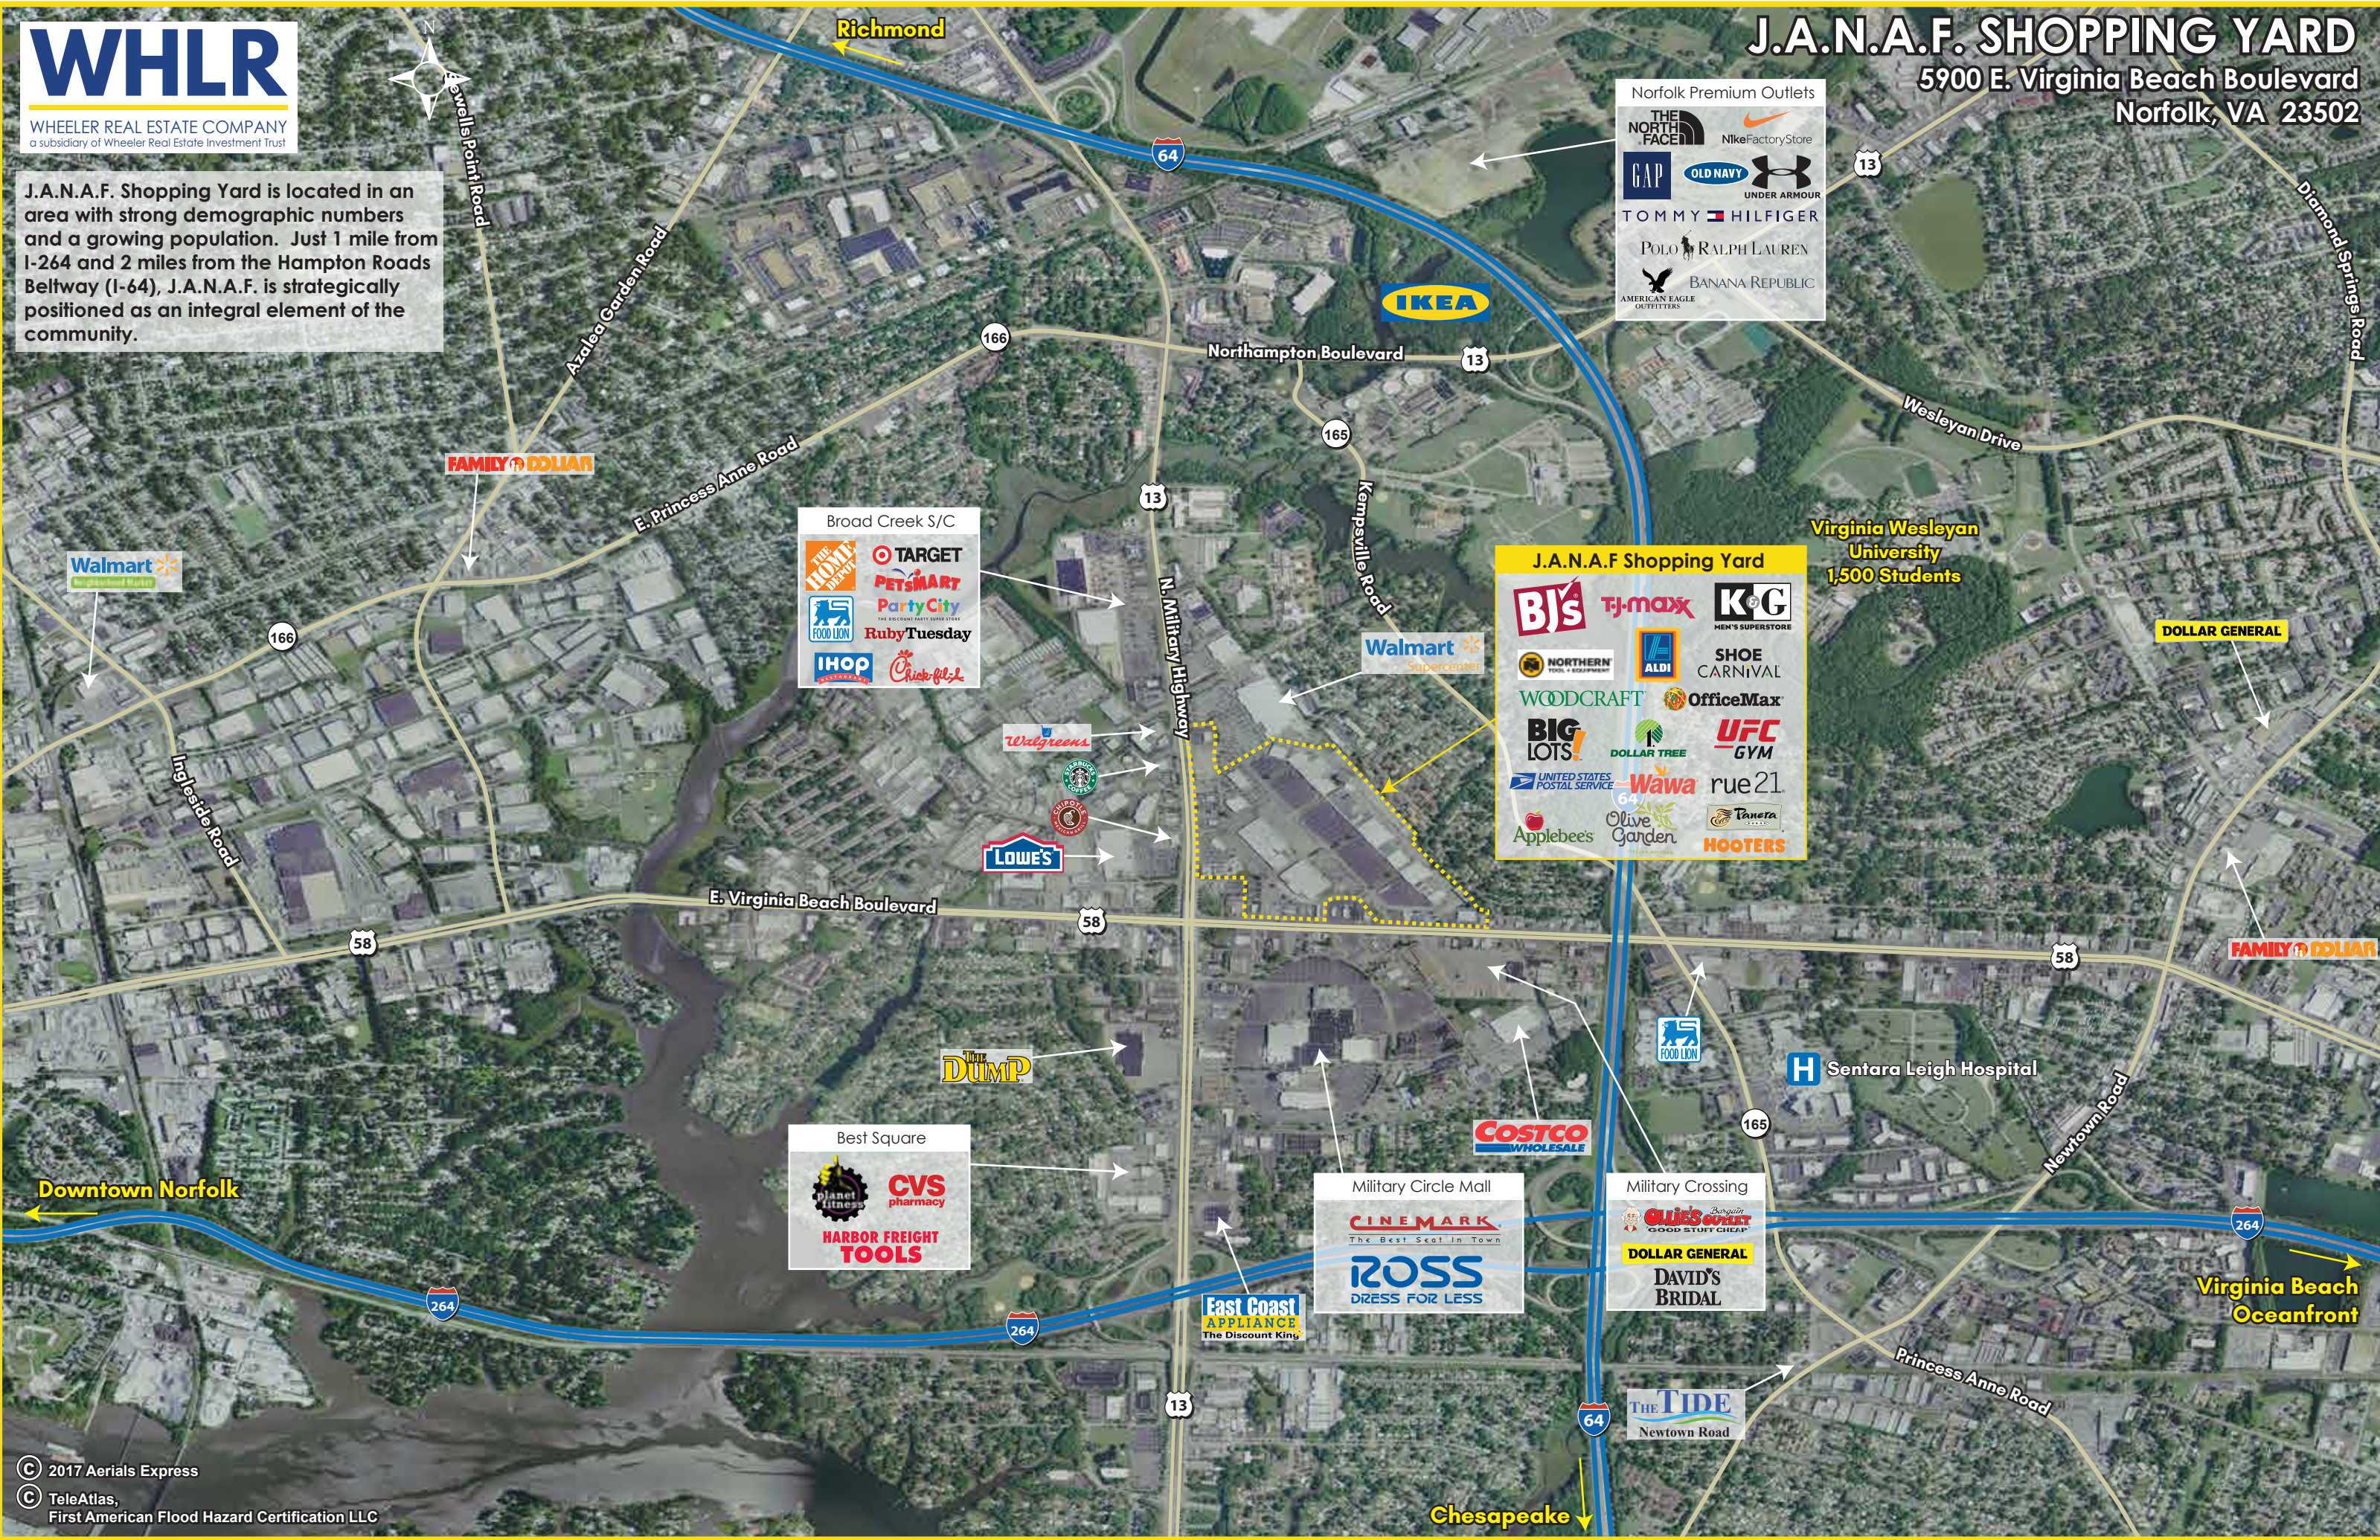

J.A.N.A.F. Shopping Yard is located in an area with strong demographic numbers and a growing population. Just 1 mile from I-264 and 2 miles from the Hampton Roads Beltway (I-64), J.A.N.A.F. is strategically positioned as an integral element of the community.

J.A.N.A.F. SHOPPING YARD

5900 E. Virginia Beach Boulevard
Norfolk, VA 23502

Norfolk Premium Outlets

- THE NORTH FACE
- NikeFactoryStore
- GAP
- OLD NAVY
- UNDER ARMOUR
- TOMMY HILFINGER
- POLO RALPH LAUREN
- AMERICAN EAGLE OUTFITTERS
- BANANA REPUBLIC

Broad Creek S/C

- THE HOME DEPOT
- TARGET
- PETSMART
- Party City
- Ruby Tuesday
- IHOP
- Chick-fil-A

J.A.N.A.F. Shopping Yard

- BJS
- TJ-maxx
- K&G
- NORTHERN
- ALDI
- SHOE CARNIVAL
- WOODCRAFT
- OfficeMax
- BIG LOTS!
- DOLLAR TREE
- UFC GYM
- UNITED STATES POSTAL SERVICE
- Wawa
- rue21
- Applebee's
- Olive Garden
- Taneta
- HOOTERS

Best Square

- planet fitness
- CVS pharmacy
- HARBOR FREIGHT TOOLS

Military Circle Mall

- CINEMARK
- ROSS DRESS FOR LESS

Military Crossing

- QUICKS CURE
- DOLLAR GENERAL
- DAVID'S BRIDAL