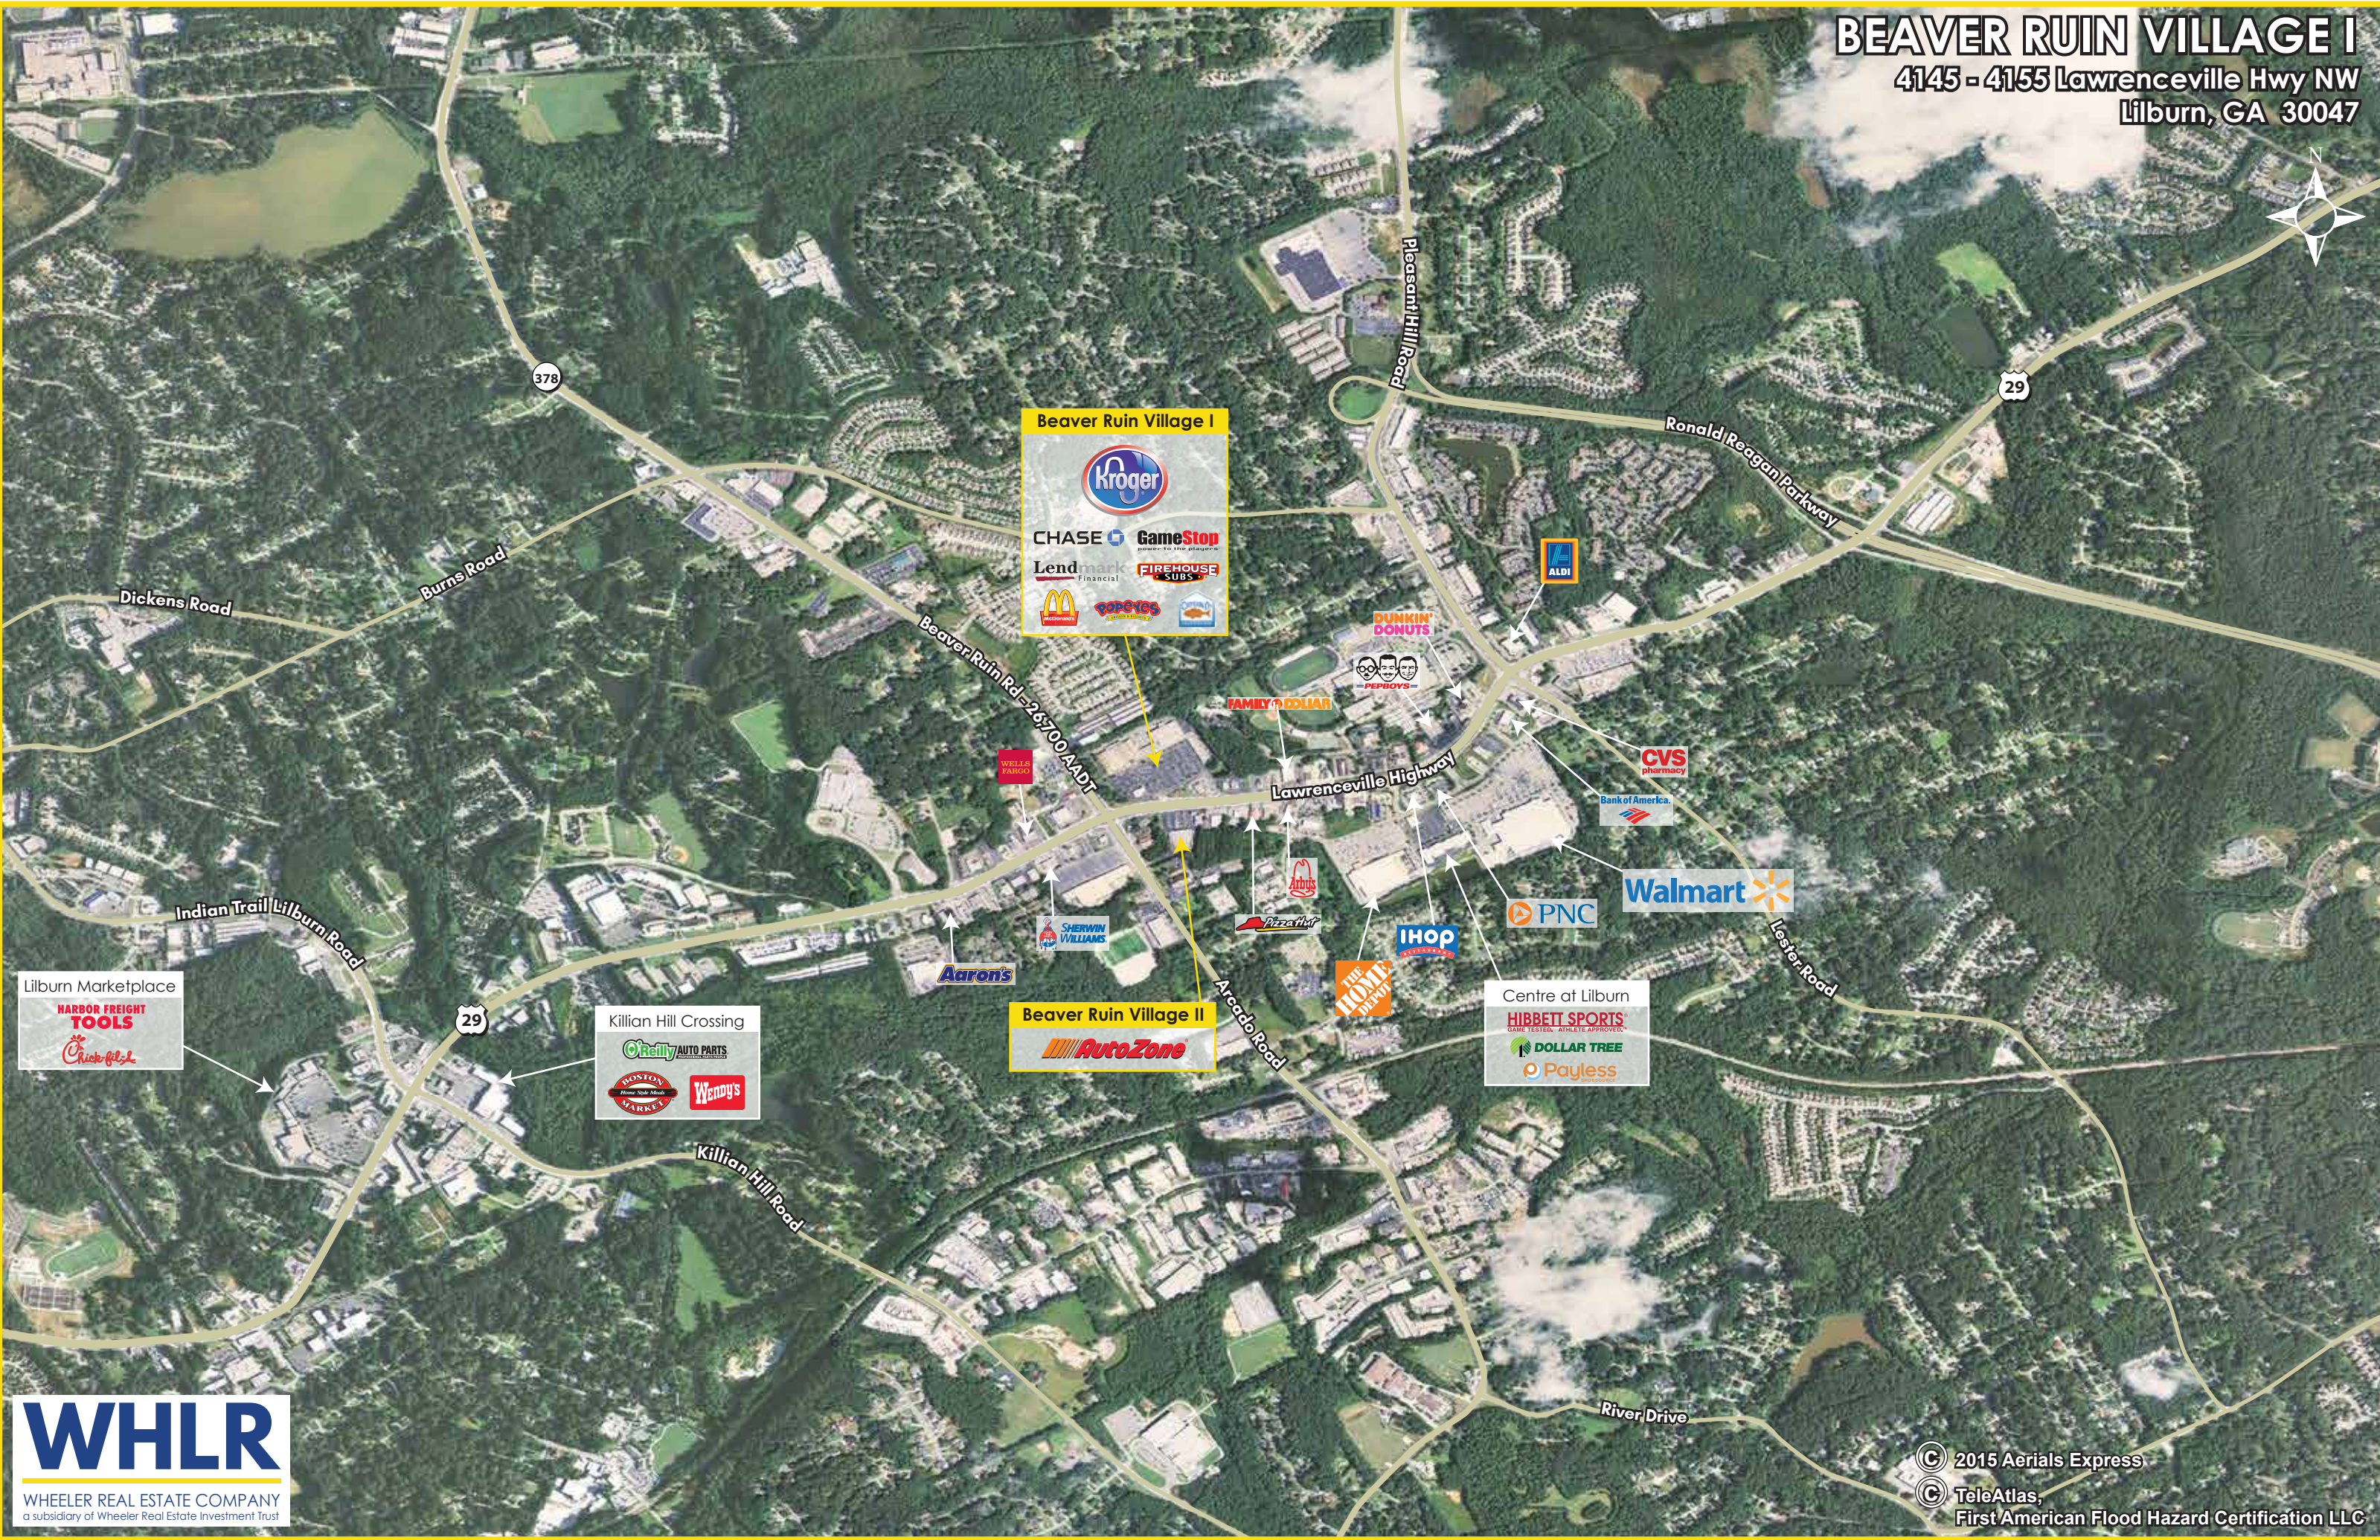

BEAVER RUIN VILLAGE I

4145 - 4155 Lawrenceville Hwy NW
Lilburn, GA 30047

Beaver Ruin Village I

Kroger
CHASE GameStop
Lendmark Financial FIREHOUSE SUBS
McDonald's GORGS

Beaver Ruin Village II

AutoZone

Lilburn Marketplace

HARBOR FREIGHT TOOLS
Chick-fil-ee

Killian Hill Crossing

O'Reilly AUTO PARTS
BOSTON MARKET Wendy's

Centre at Lilburn

HIBBETT SPORTS
DOLLAR TREE
Payless