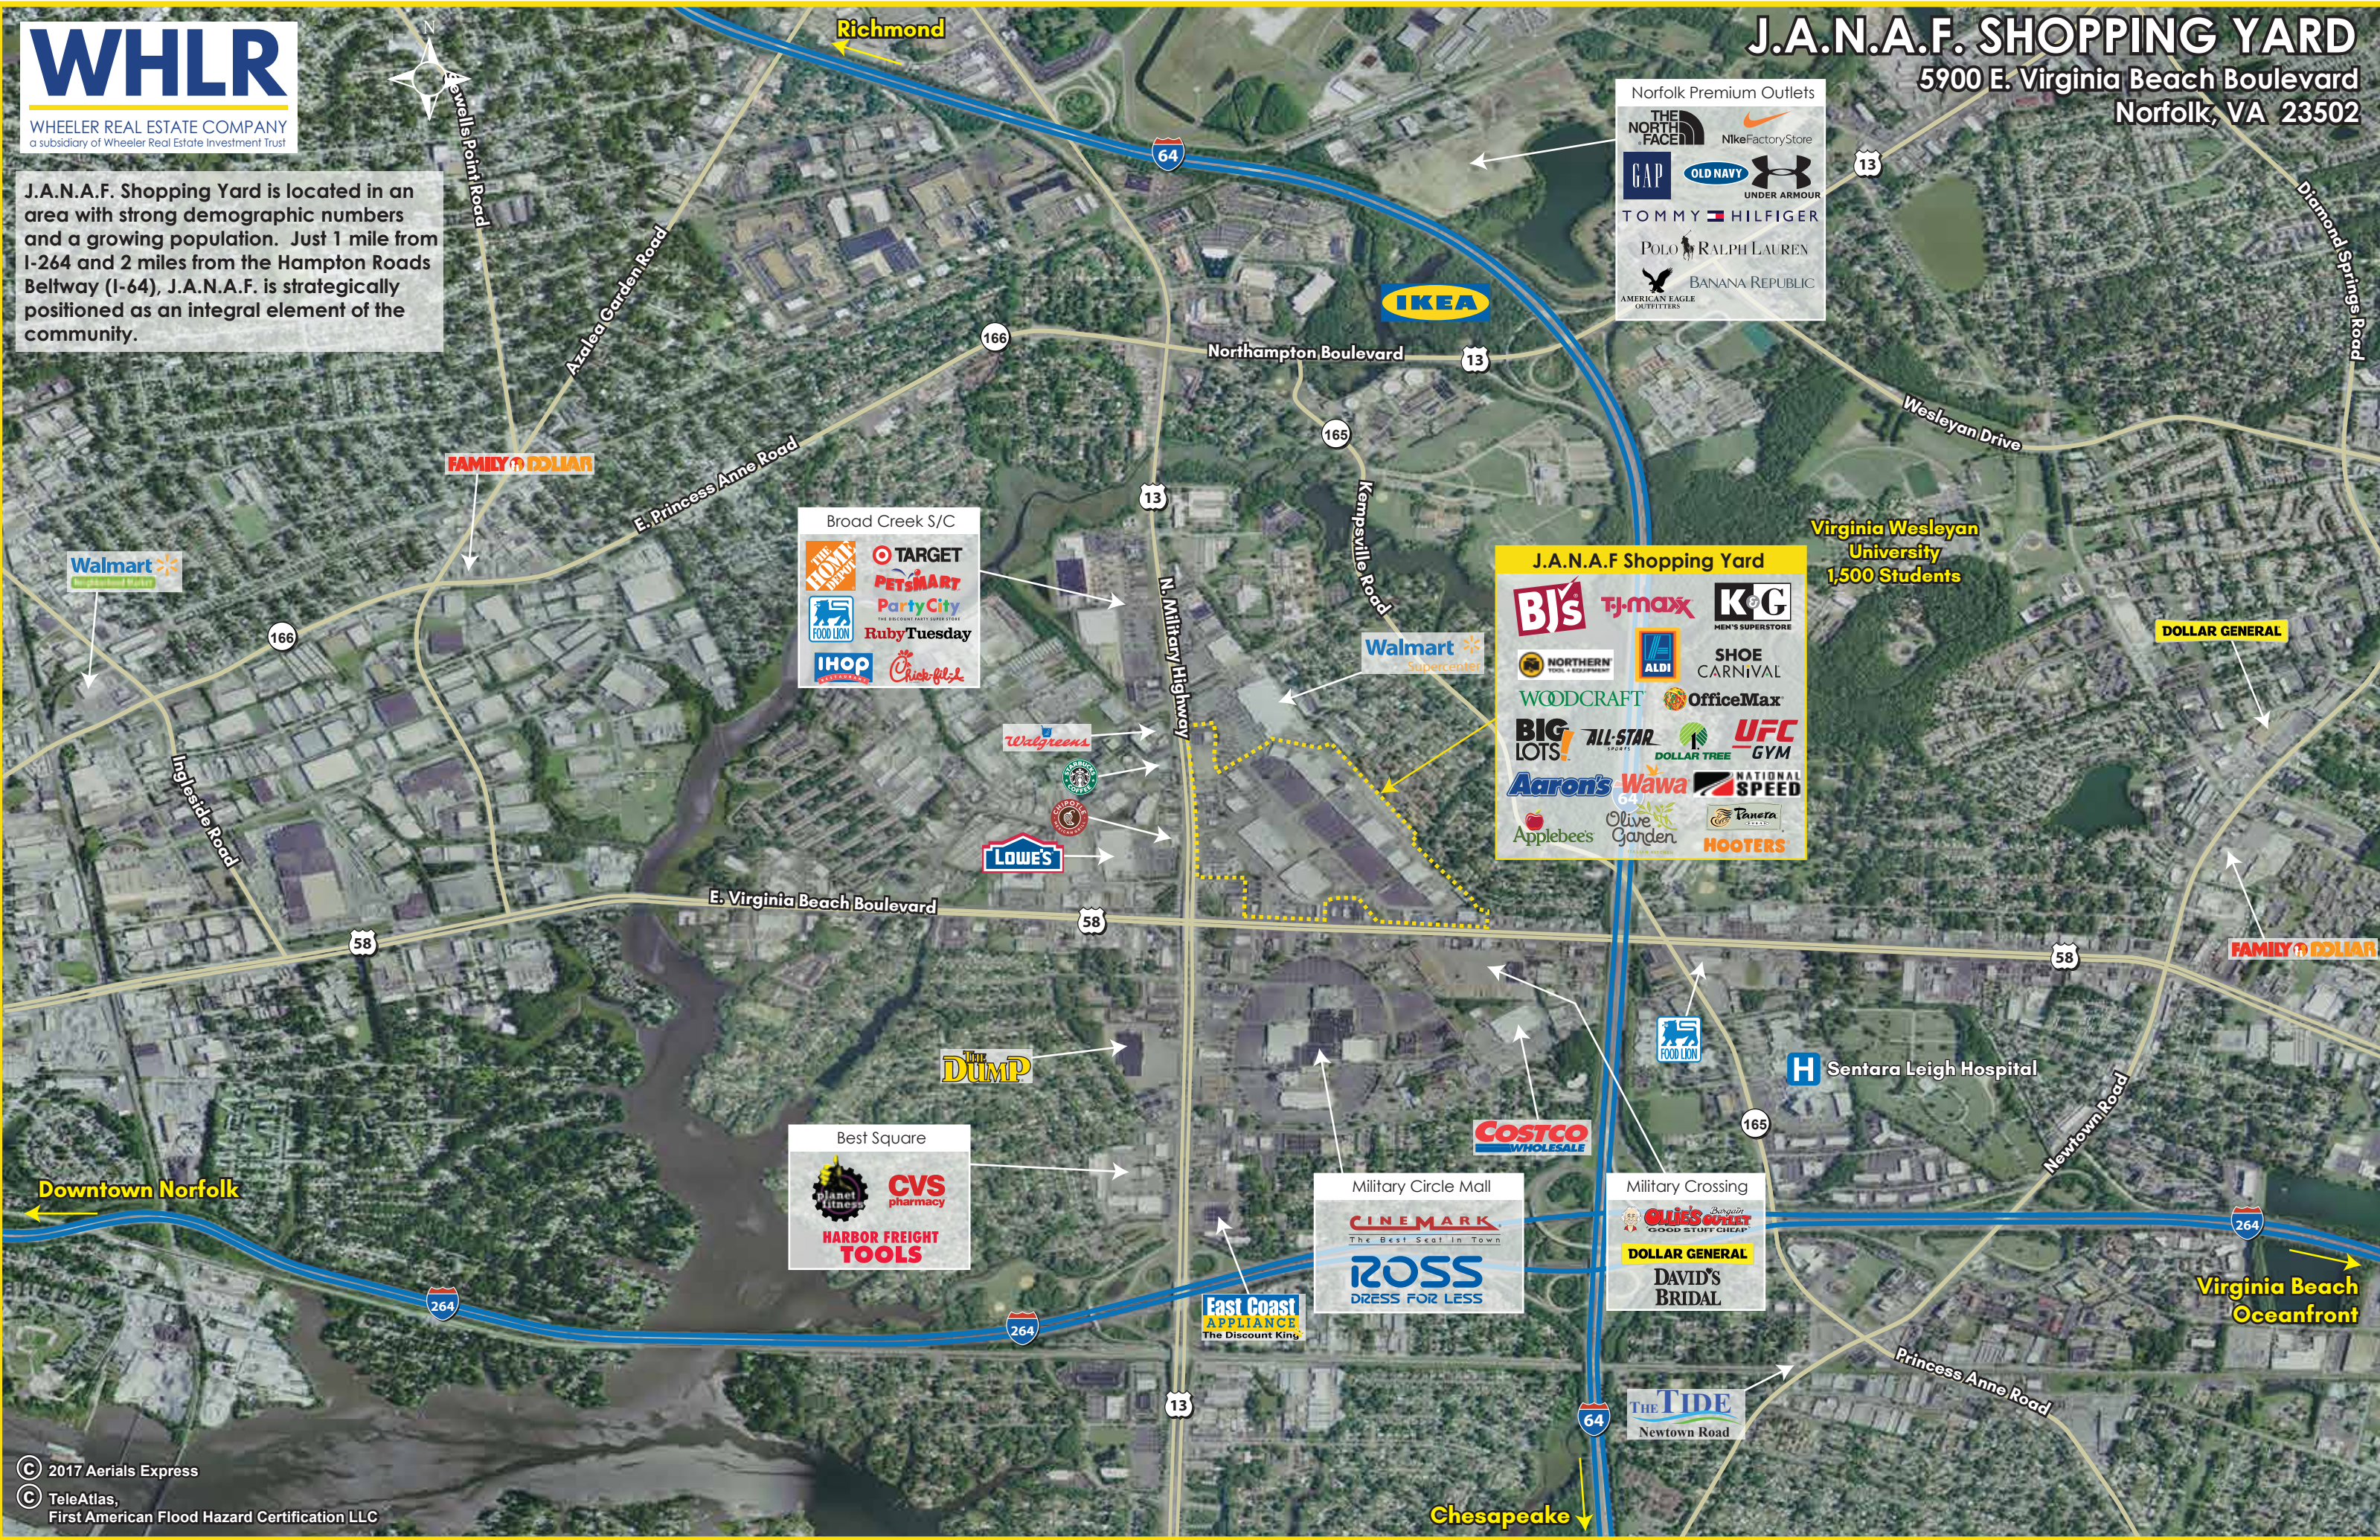

J.A.N.A.F. Shopping Yard is located in an area with strong demographic numbers and a growing population. Just 1 mile from I-264 and 2 miles from the Hampton Roads Beltway (I-64), J.A.N.A.F. is strategically positioned as an integral element of the community.

J.A.N.A.F. SHOPPING YARD

5900 E. Virginia Beach Boulevard
Norfolk, VA 23502

Norfolk Premium Outlets

- THE NORTH FACE
- Nike Factory Store
- GAP
- OLD NAVY
- UNDER ARMOUR
- TOMMY HILFINGER
- POLO RALPH LAUREN
- AMERICAN EAGLE OUTFITTERS
- BANANA REPUBLIC

Broad Creek S/C

- THE HOME DEPOT
- TARGET
- PETSMART
- Party City
- FOOD LION
- Ruby Tuesday
- IHOP
- Chick-fil-A

J.A.N.A.F. Shopping Yard

- BYS
- TJ-maxx
- K&G
- NORTHERN
- ALDI
- SHOE CARNIVAL
- WOODCRAFT
- OfficeMax
- BIG LOTS!
- ALL-STAR
- DOLLAR TREE
- UFC GYM
- Aaron's
- Wawa
- NATIONAL SPEED
- Applebee's
- Olive Garden
- Tanaka
- HOTTERS

Best Square

- planet fitness
- CVS pharmacy
- HARBOR FREIGHT TOOLS

Military Circle Mall

- CINEMARK
- ROSS DRESS FOR LESS

Military Crossing

- QUICKS CURE
- DOLLAR GENERAL
- DAVID'S BRIDAL