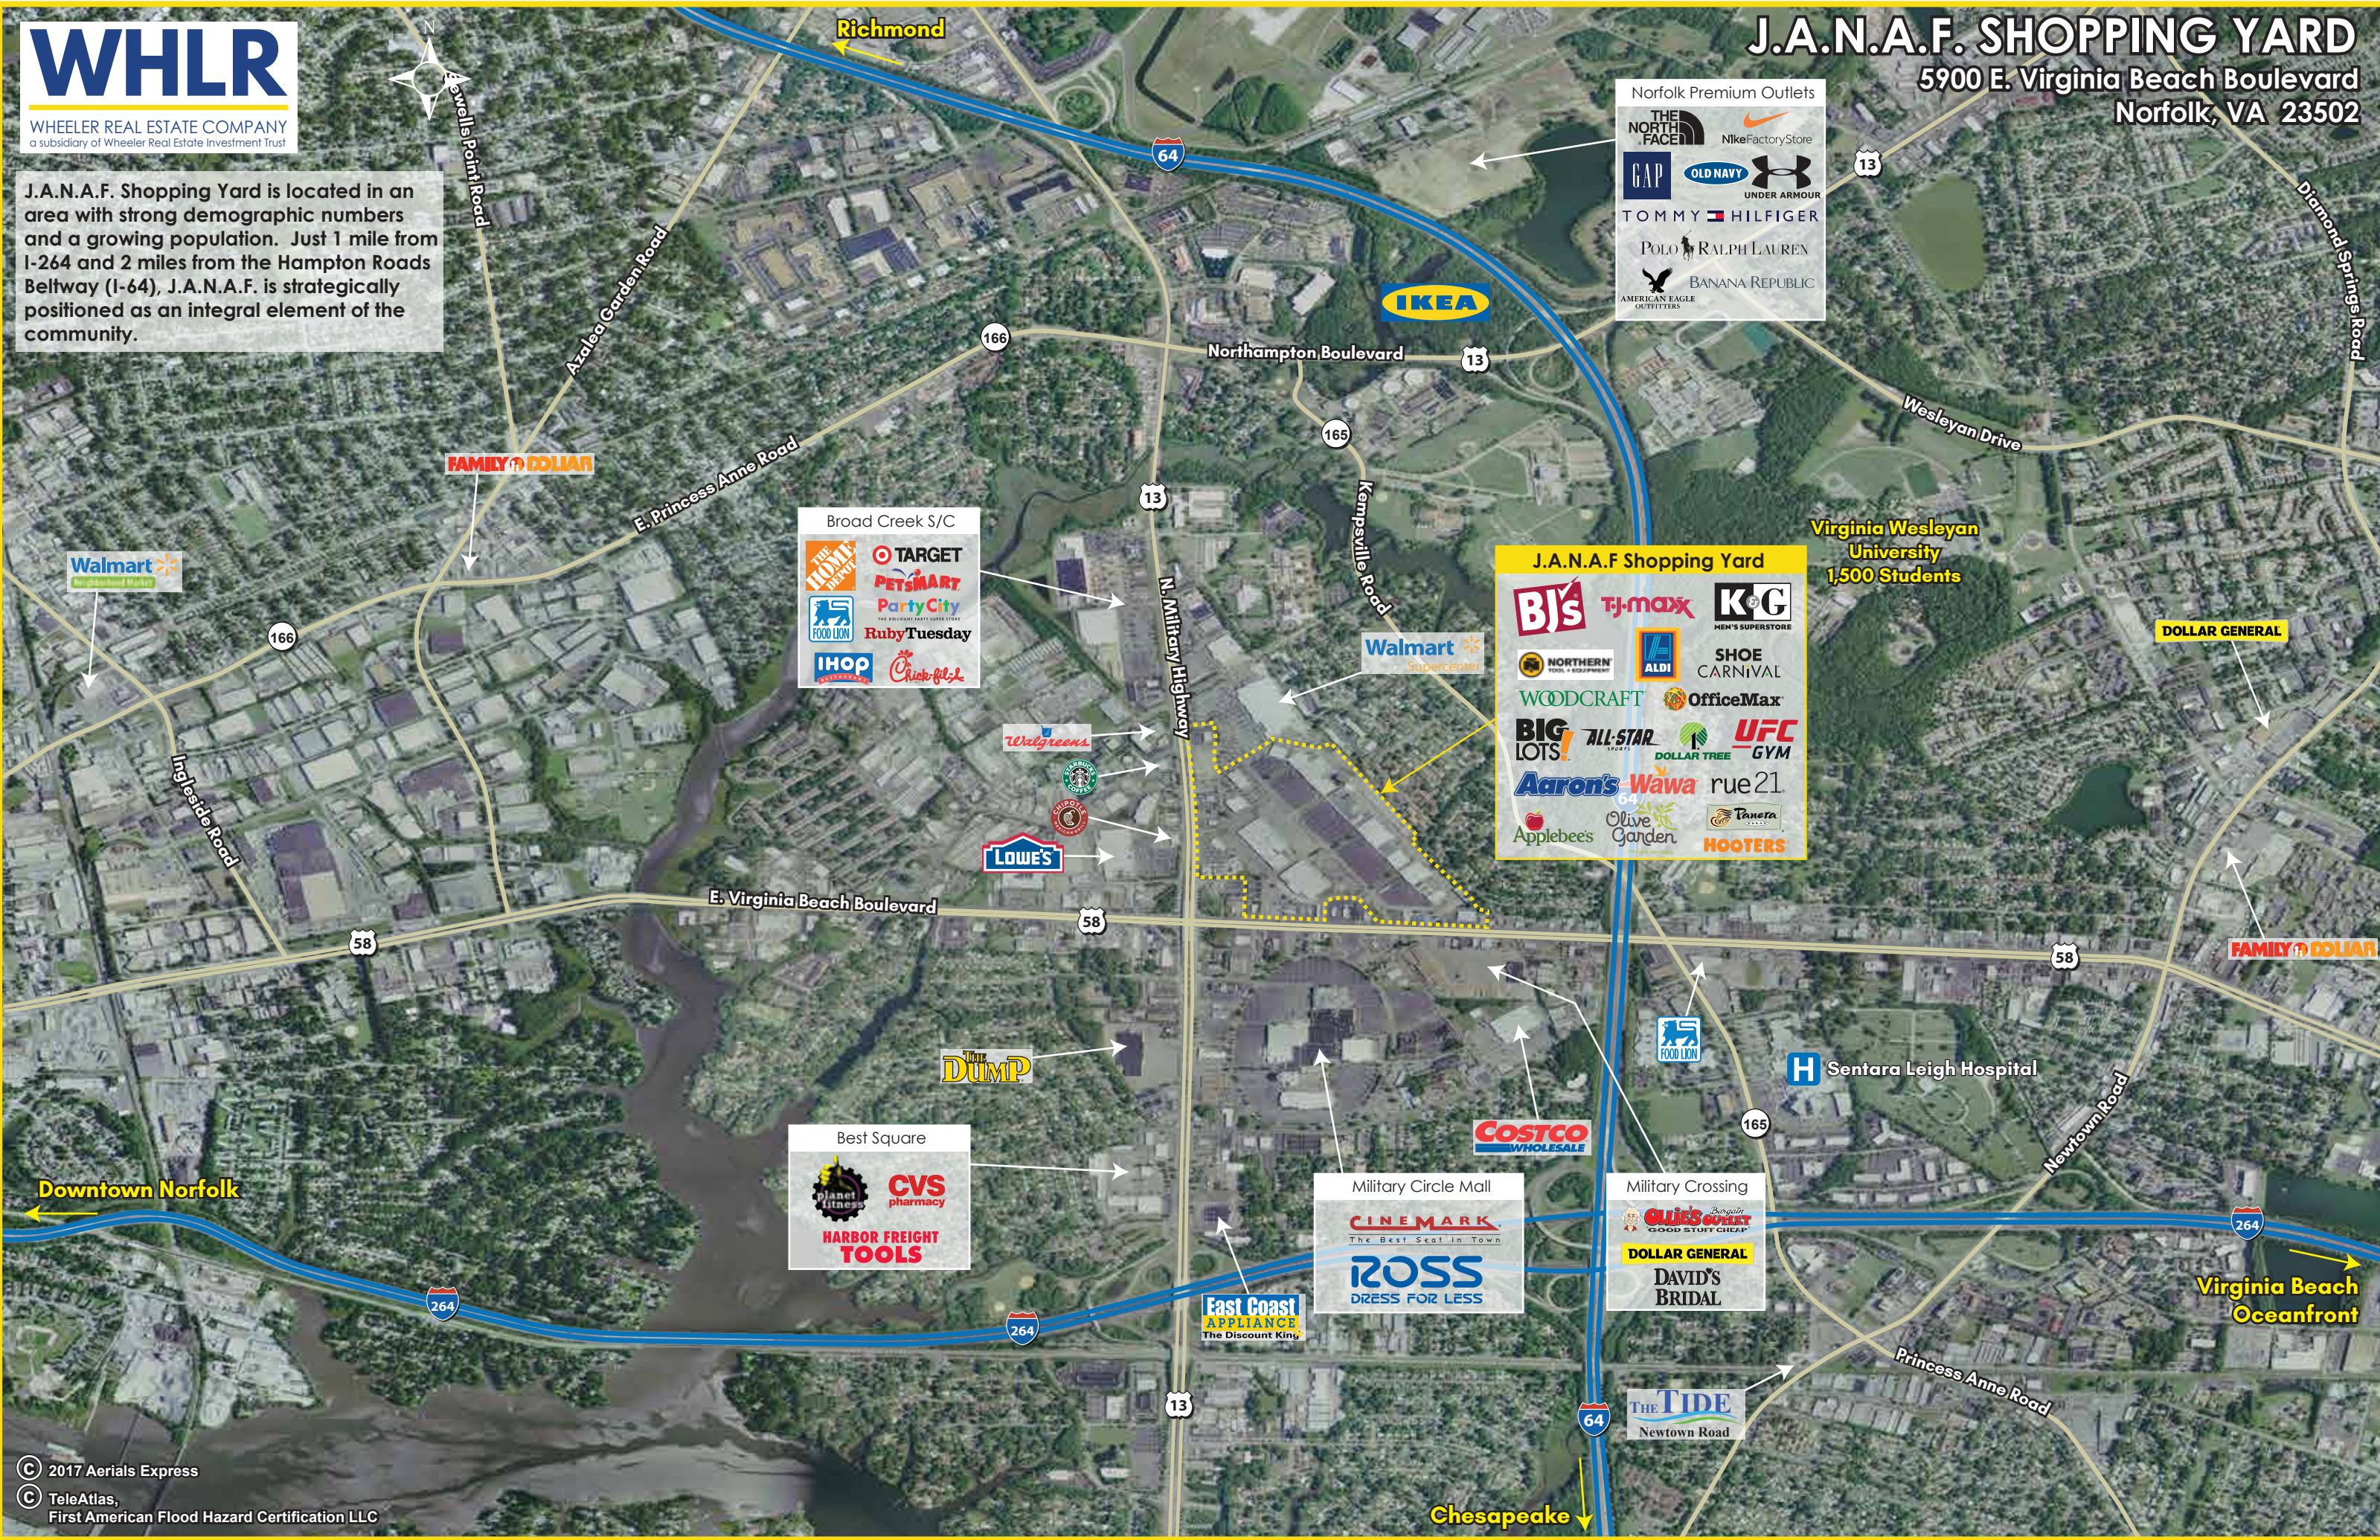

J.A.N.A.F. Shopping Yard is located in an area with strong demographic numbers and a growing population. Just 1 mile from I-264 and 2 miles from the Hampton Roads Beltway (I-64), J.A.N.A.F. is strategically positioned as an integral element of the community.

J.A.N.A.F. SHOPPING YARD

5900 E. Virginia Beach Boulevard
Norfolk, VA 23502

Norfolk Premium Outlets

- THE NORTH FACE
- NikeFactoryStore
- GAP
- OLD NAVY
- UNDER ARMOUR
- TOMMY HILFINGER
- POLO RALPH LAUREN
- AMERICAN EAGLE OUTFITTERS
- BANANA REPUBLIC

Broad Creek S/C

- THE HOME DEPOT
- TARGET
- PETSMART
- Party City
- Ruby Tuesday
- IHOP
- Chick-fil-A

J.A.N.A.F. Shopping Yard

- BYS
- TJ-maxx
- K&G
- NORTHERN
- ALDI
- SHOE CARNIVAL
- WOODCRAFT
- OfficeMax
- BIG LOTS!
- ALL-STAR
- DOLLAR TREE
- UFC GYM
- Aaron's
- Wawa
- rue21
- Applebee's
- Olive Garden
- Taneta
- HOOTERS

Best Square

- planet fitness
- CVS pharmacy
- HARBOR FREIGHT TOOLS

Military Circle Mall

- CINEMARK
- ROSS DRESS FOR LESS

Military Crossing

- QUIES OUTLET
- DOLLAR GENERAL
- DAVID'S BRIDAL