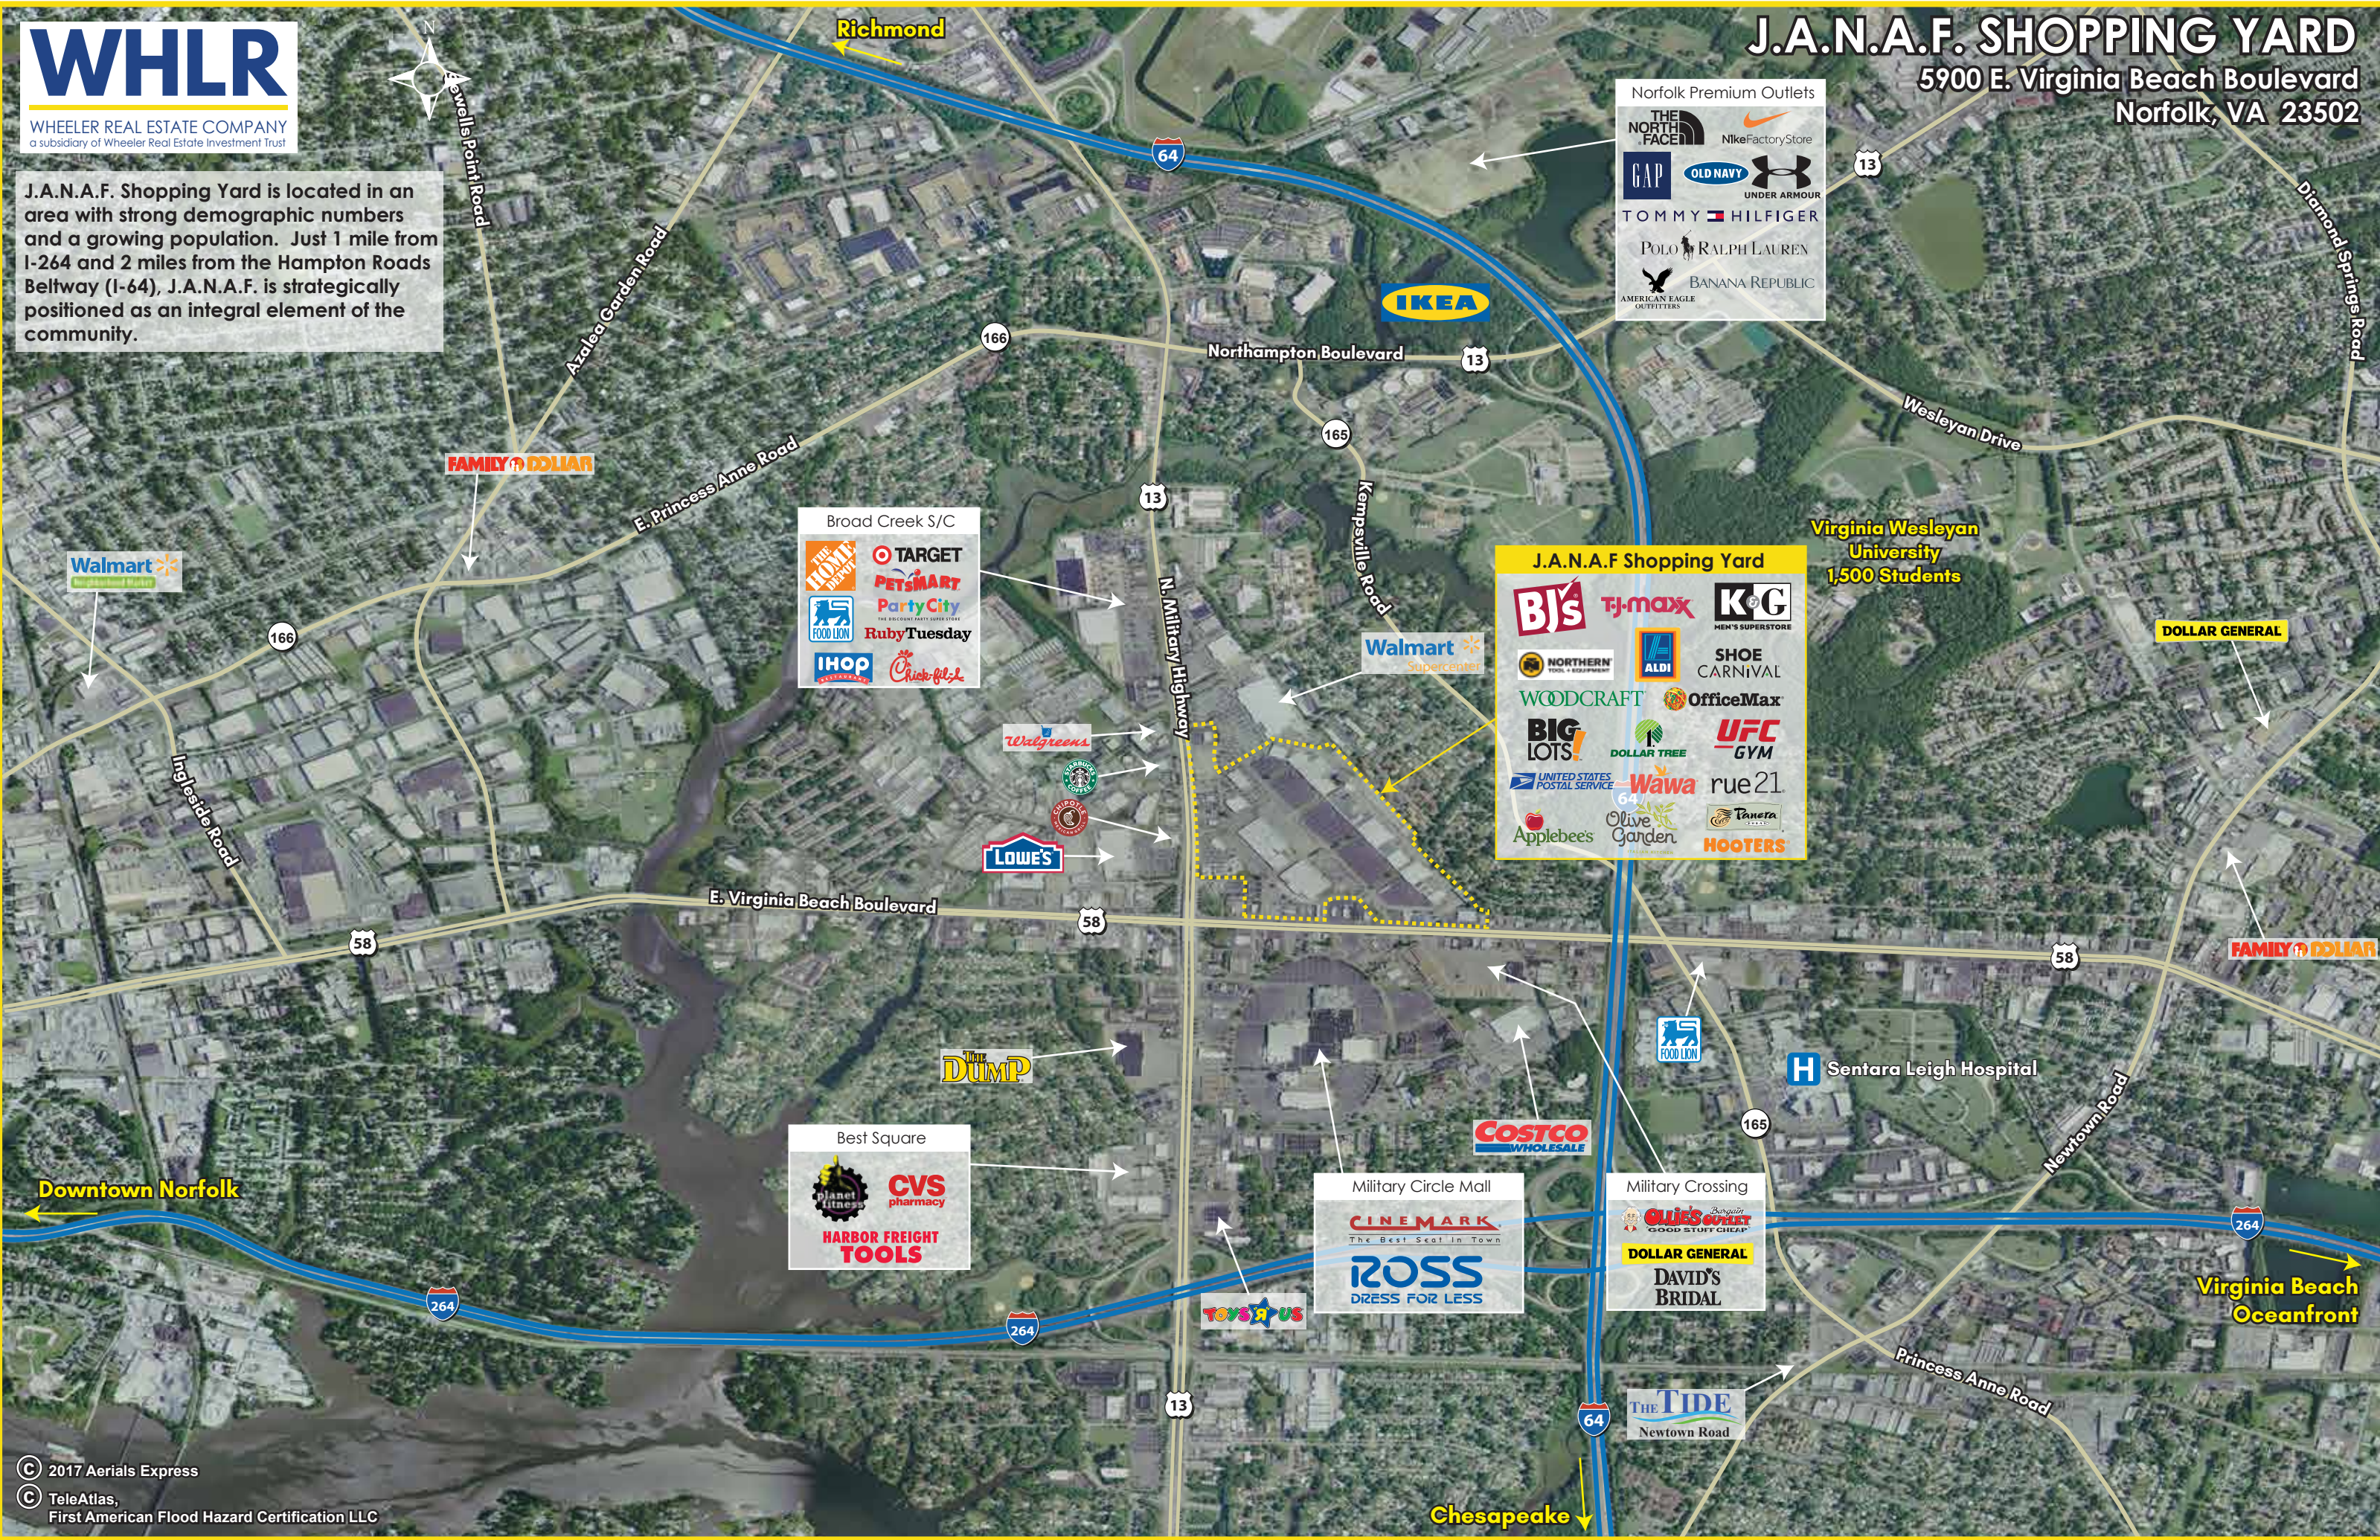

J.A.N.A.F. Shopping Yard is located in an area with strong demographic numbers and a growing population. Just 1 mile from I-264 and 2 miles from the Hampton Roads Beltway (I-64), J.A.N.A.F. is strategically positioned as an integral element of the community.

J.A.N.A.F. SHOPPING YARD

5900 E. Virginia Beach Boulevard
Norfolk, VA 23502

Norfolk Premium Outlets

- THE NORTH FACE
- NikeFactoryStore
- GAP
- OLD NAVY
- UNDER ARMOUR
- TOMMY HILFIFGER
- POLO RALPH LAUREN
- AMERICAN EAGLE OUTFITTERS
- BANANA REPUBLIC

Broad Creek S/C

- THE HOME DEPOT
- TARGET
- PETSMART
- Party City
- Ruby Tuesday
- IHOP
- Chick-fil-A

J.A.N.A.F. Shopping Yard

- BJS
- TJ-maxx
- K&G
- NORTHERN TOOL & EQUIPMENT
- ALDI
- SHOE CARNIVAL
- WOODCRAFT
- OfficeMax
- BIG LOTS!
- DOLLAR TREE
- UFC GYM
- UNITED STATES POSTAL SERVICE
- Wawa
- rue21
- Applebee's
- Olive Garden
- Tanaka
- HOOTERS

Best Square

- planet fitness
- CVS pharmacy
- HARBOR FREIGHT TOOLS

Military Circle Mall

- CINEMARK
- ROSS DRESS FOR LESS

Military Crossing

- QUICKS CURE
- DOLLAR GENERAL
- DAVID'S BRIDAL