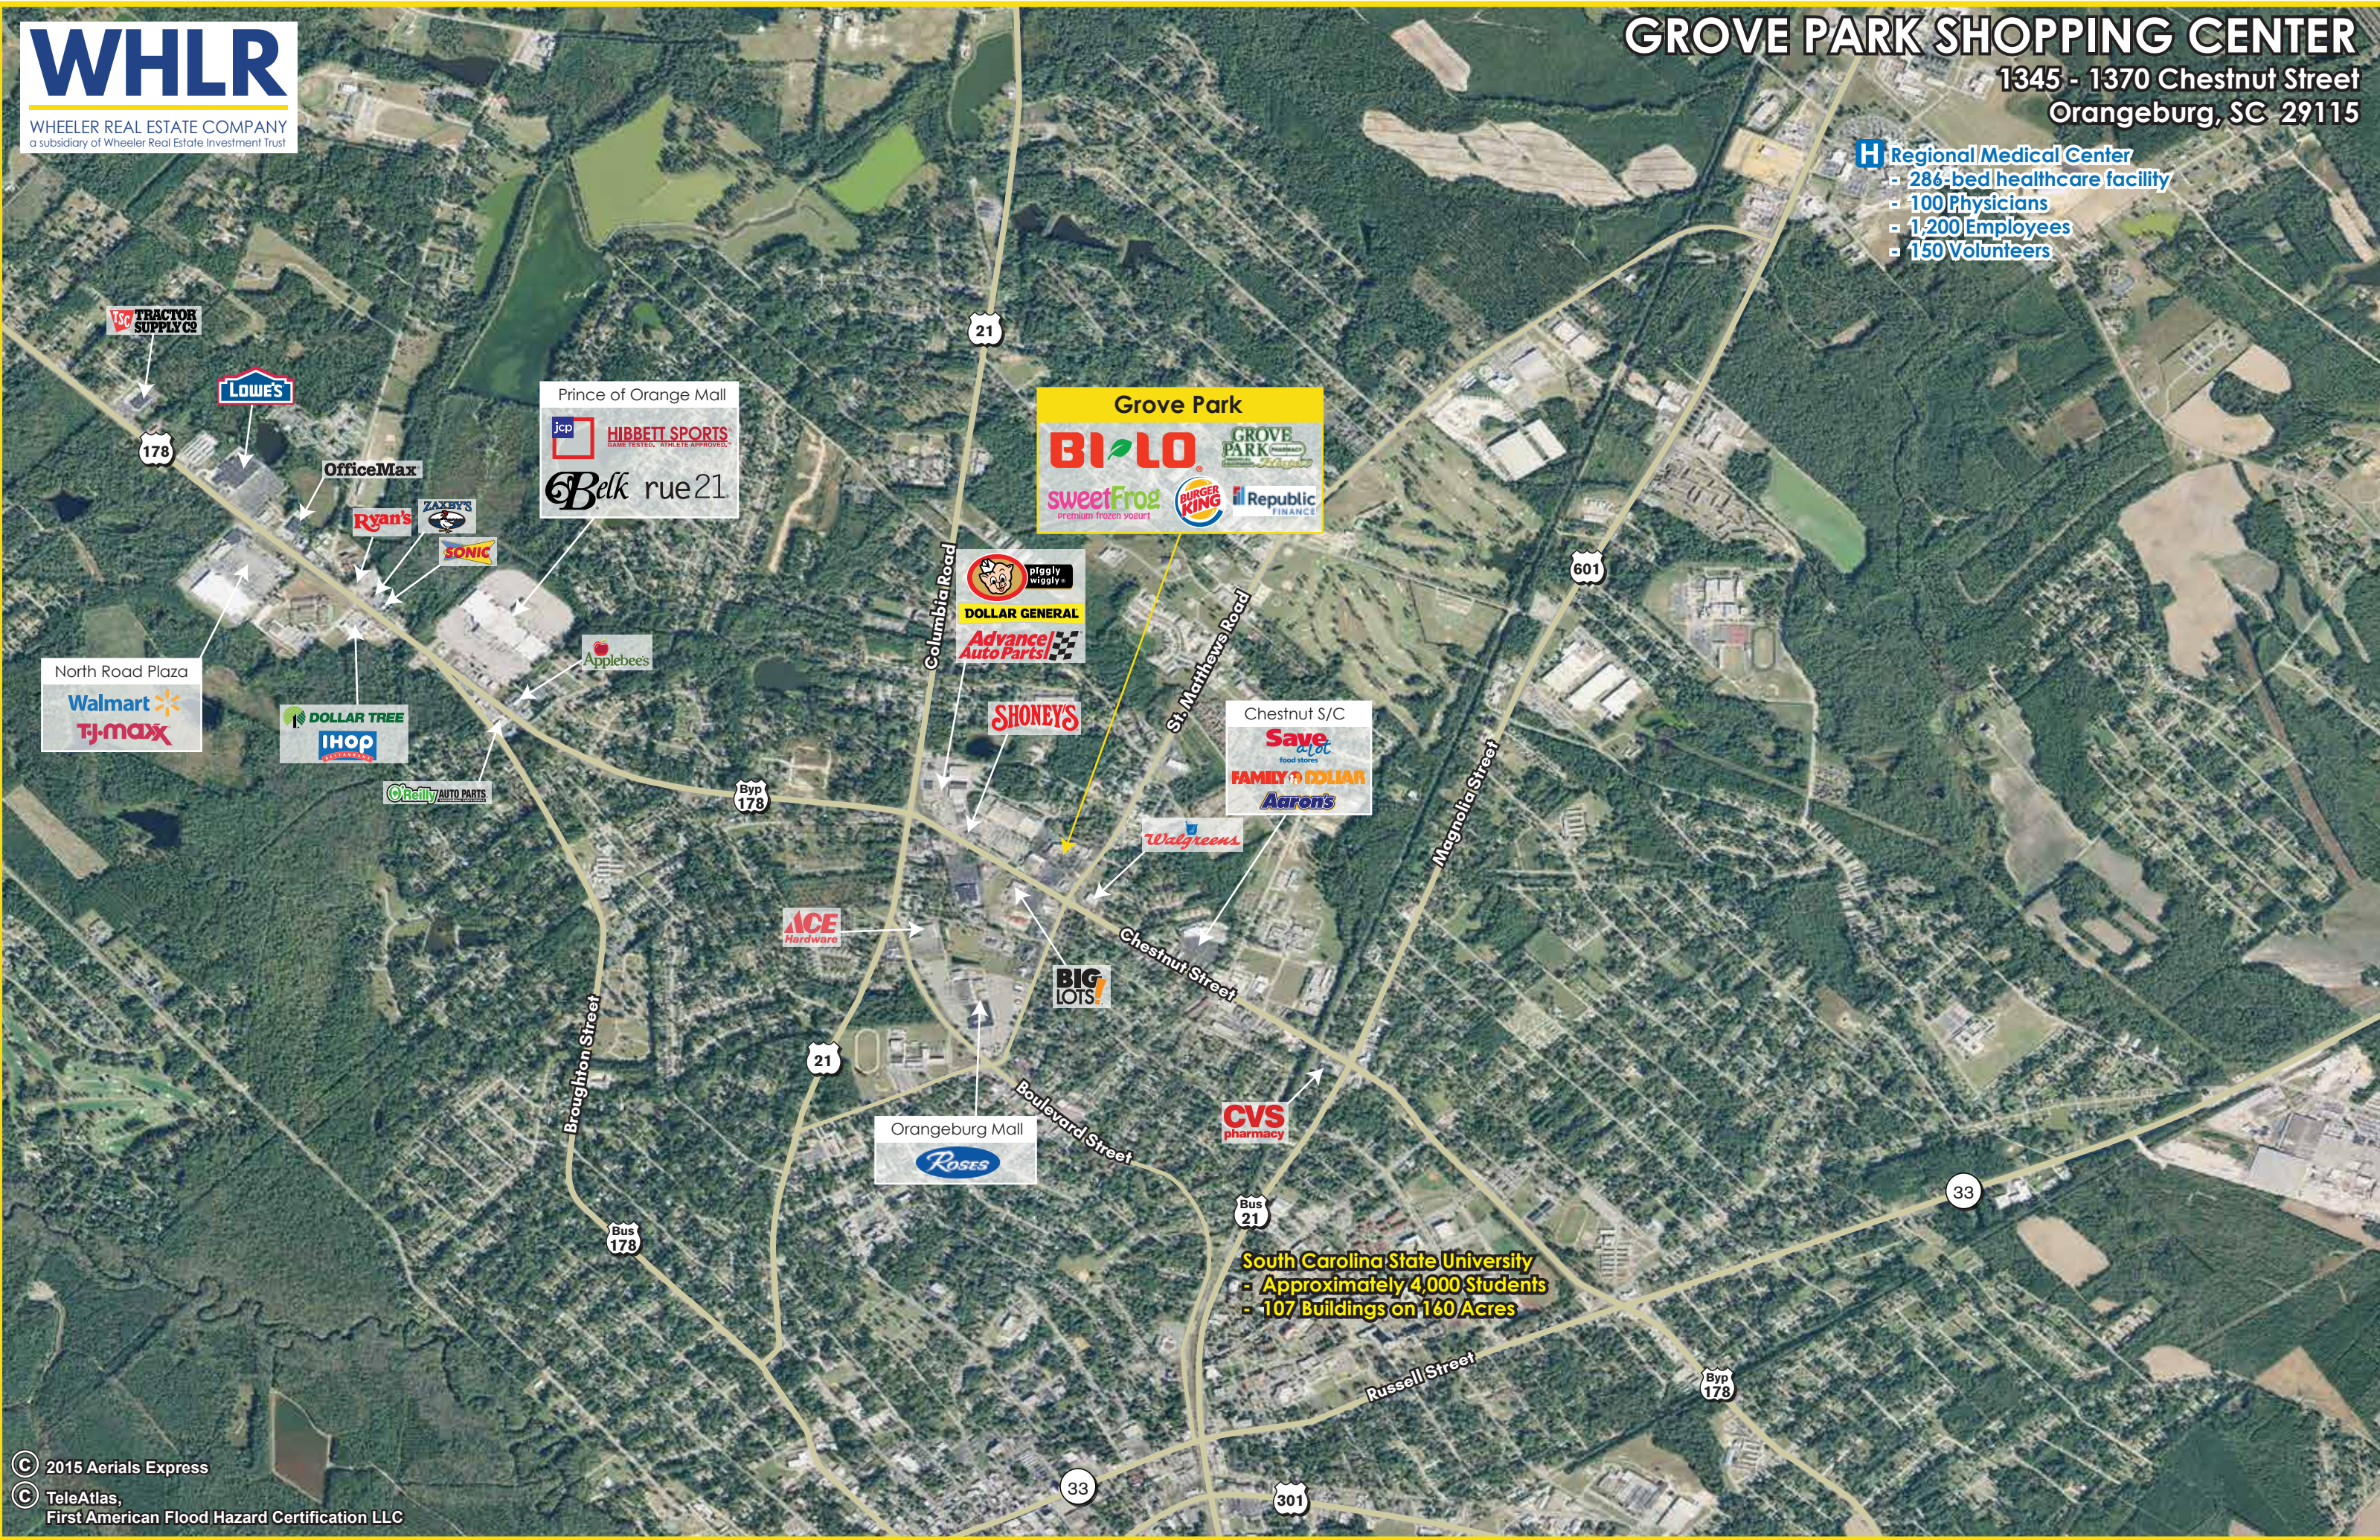

- H Regional Medical Center**
- 286-bed healthcare facility
  - 100 Physicians
  - 1,200 Employees
  - 150 Volunteers

TRACTOR SUPPLY CO.

LOWE'S

OfficeMax

Ryan's

ZAXBY'S

SONIC

Prince of Orange Mall

JCP HIBBETT SPORTS

Belk rue21

Applebee's

DOLLAR TREE

IHOP

O'Reilly AUTO PARTS

North Road Plaza

Walmart

TJ-maxx

Grove Park

BILO

GROVE PARK

sweetFrog

BURGER KING

Republic FINANCE

plagly wiggly

DOLLAR GENERAL

Advance Auto Parts

SHONEY'S

Walgreens

Chestnut S/C

Save a lot

FAMILY DOLLAR

Aaron's