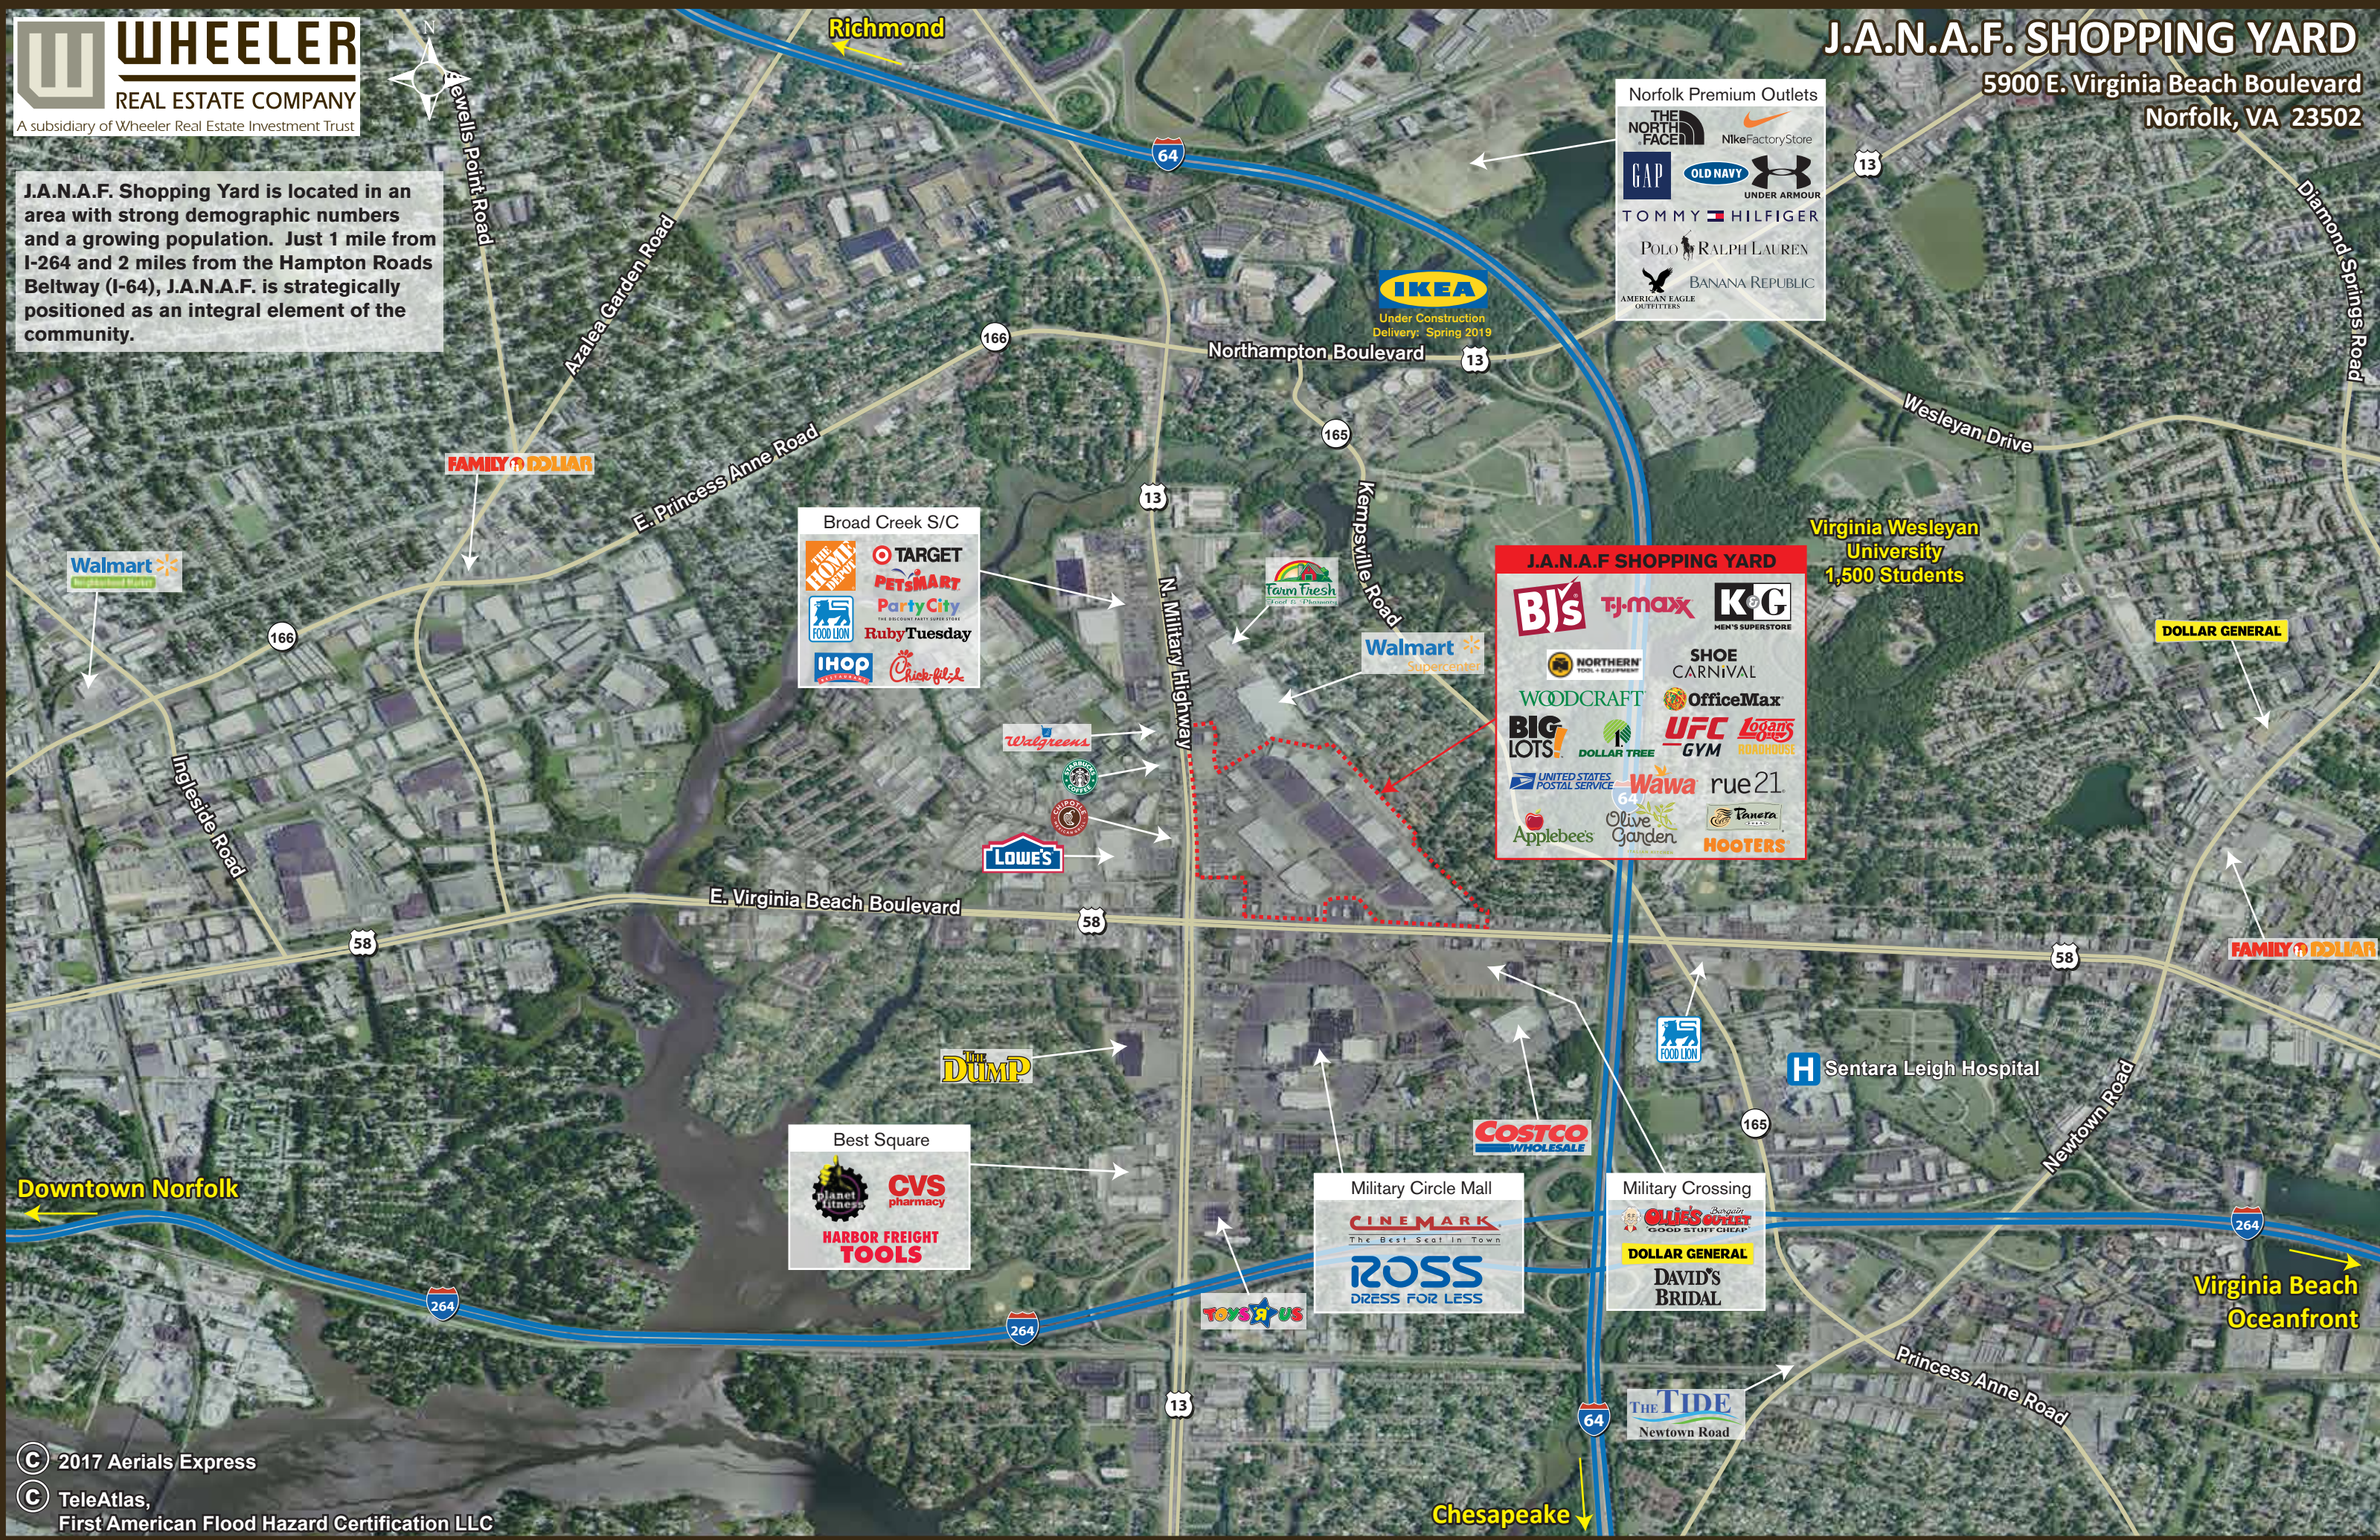

J.A.N.A.F. Shopping Yard is located in an area with strong demographic numbers and a growing population. Just 1 mile from I-264 and 2 miles from the Hampton Roads Beltway (I-64), J.A.N.A.F. is strategically positioned as an integral element of the community.

Norfolk Premium Outlets

- THE NORTH FACE
- NikeFactoryStore
- GAP
- OLD NAVY
- UNDER ARMOUR
- TOMMY HILFINGER
- POLO RALPH LAUREN
- BANANA REPUBLIC
- AMERICAN EAGLE OUTFITTERS

IKEA
Under Construction
Delivery: Spring 2019

Broad Creek S/C

- THE HOME DEPOT
- TARGET
- PETSMART
- Party City
- FOOD LION
- Ruby Tuesday
- IHOP
- Chick-fil-A

J.A.N.A.F. SHOPPING YARD

- BJS
- TJ-maxx
- K&G
- NORTHERN TOOL & EQUIPMENT
- SHOE CARNIVAL
- WOODCRAFT
- OfficeMax
- BIG LOTS!
- DOLLAR TREE
- UFC GYM
- Logan's ROADHOUSE
- UNITED STATES POSTAL SERVICE
- Wawa
- rue21
- Applebee's
- Olive Garden
- Tanaka
- HOOTERS

Best Square

- planet fitness
- CVS pharmacy
- HARBOR FREIGHT TOOLS

Military Circle Mall

- CINEMARK
- ROSS DRESS FOR LESS

Military Crossing

- QUICKS CLOSET
- DOLLAR GENERAL
- DAVID'S BRIDAL